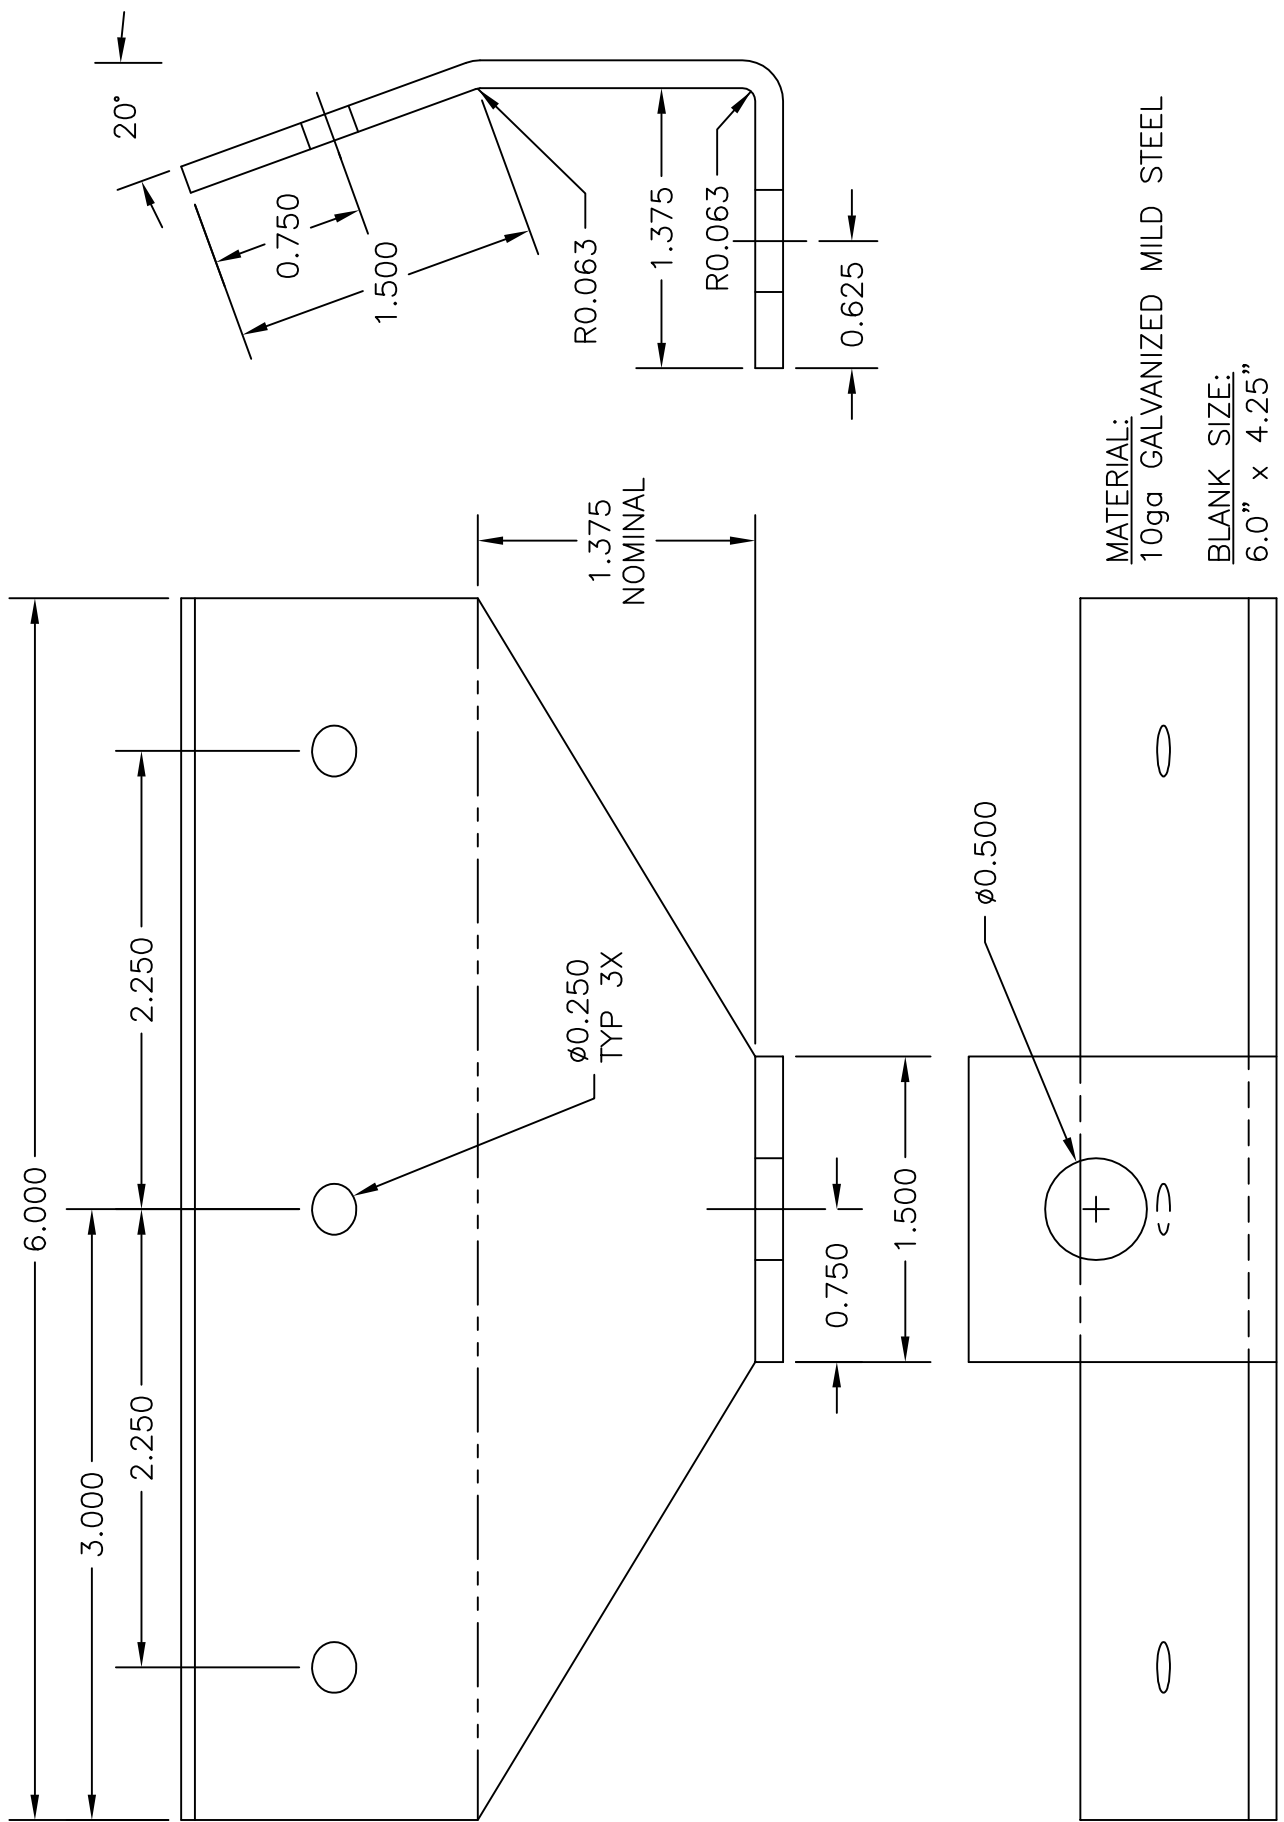

PAN CEILING ROD SUPPORT

PART #: 5310-348

DWN BY: KK

DATE:

QUOTE #:

REV #:

REV DATE:

DWG #: DM0027A0

ORDER #:

[] SCALE: 1 : 1

[X] DO NOT SCALE